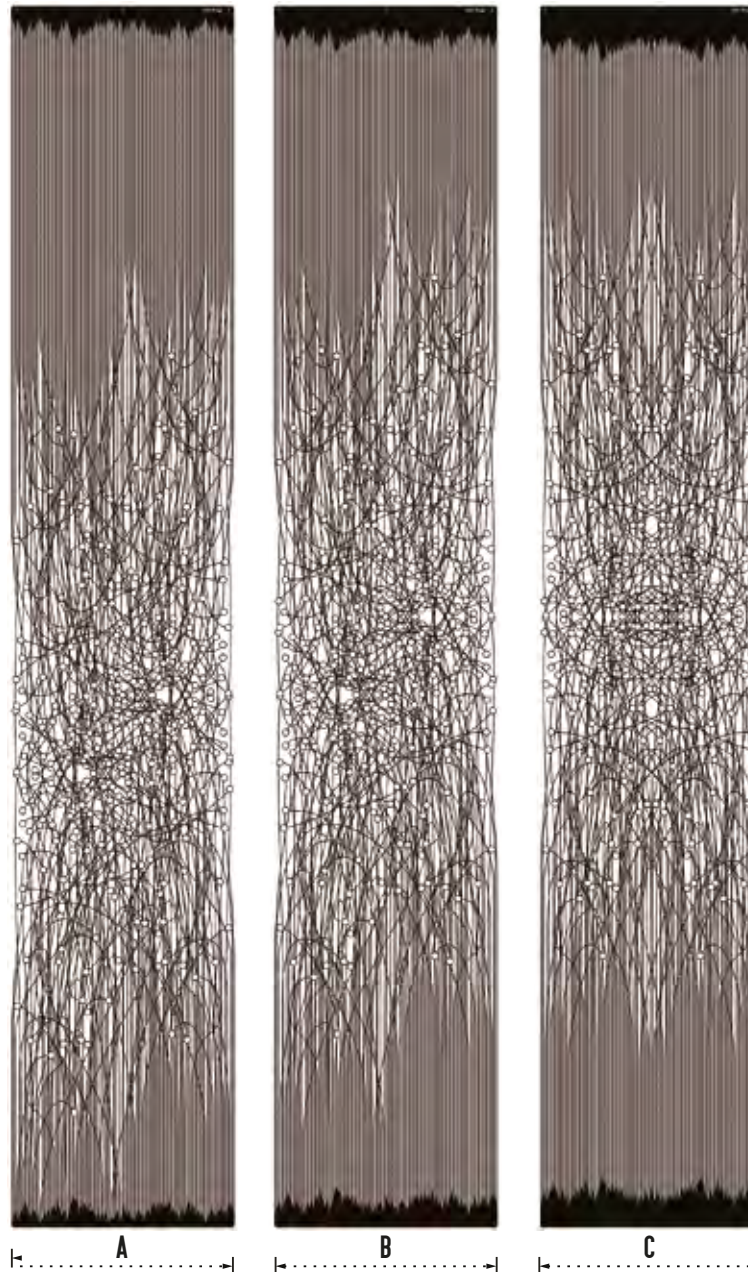

## [ MePa – Synapse MODULAR ]

Material : Stainless steel

Thickness (mm) : 0,3

Surface finish : Gloss

Width (mm) : 500

Length (mm) : 2750

Weight (g) : <1300

Variants : 3

Open area : 63%

Design : Takorabo

- Suitable for rail mounting system
- Suitable for hanging mounting system
- Panel size customizable upon request

Packaging: cardboard cylinder